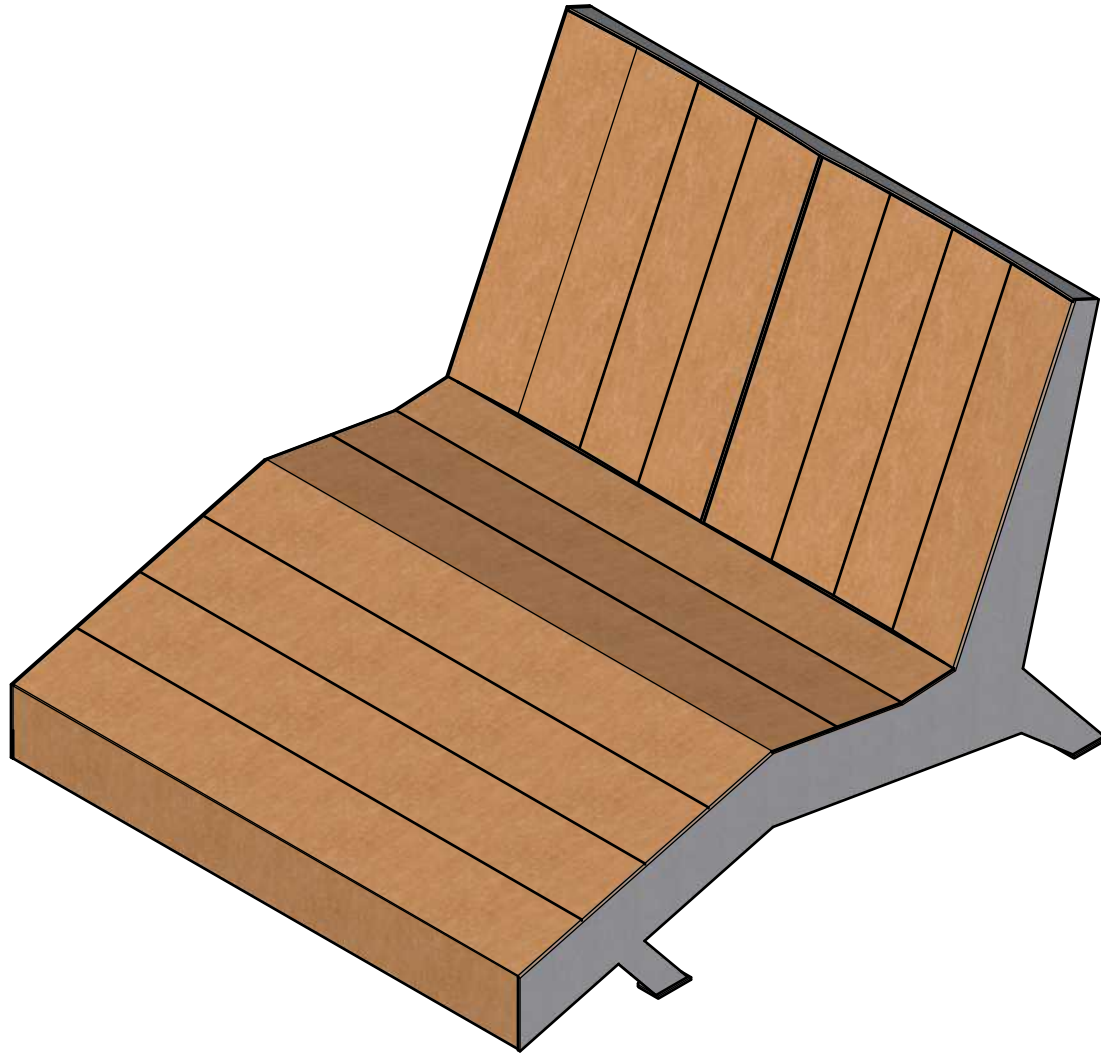


	WISHBONE SITE FURNISHINGS 210-27090 GLOUCESTER WAY LANGLEY, BC			
	DWG. TITLE: JEM DOUBLE CHAISE LOUNGER REVISION: 05/05/22 R:00			
MATERIAL: ALUMINUM	DWG. NO. DWSBBN05052200	DRAWN BY: GARY PARMAR		
PATTERN NO. N/A	MODEL NO. JL-46	SCALE: 1:24	SHEET: 1 OF 2	DATE: 05 MAY 22

WISHBONE SITE FURNISHINGS

210-27090 GLOUCESTER WAY LANGLEY, BC

DWG. TITLE: JEM DOUBLE CHAISE LOUNGER

REVISION: 05/05/22 R:00

MATERIAL:
ALUMINUM

DWG. NO.
DWSBBN05052200

DRAWN BY:
GARY PARMAR

PATTERN NO.
N/A